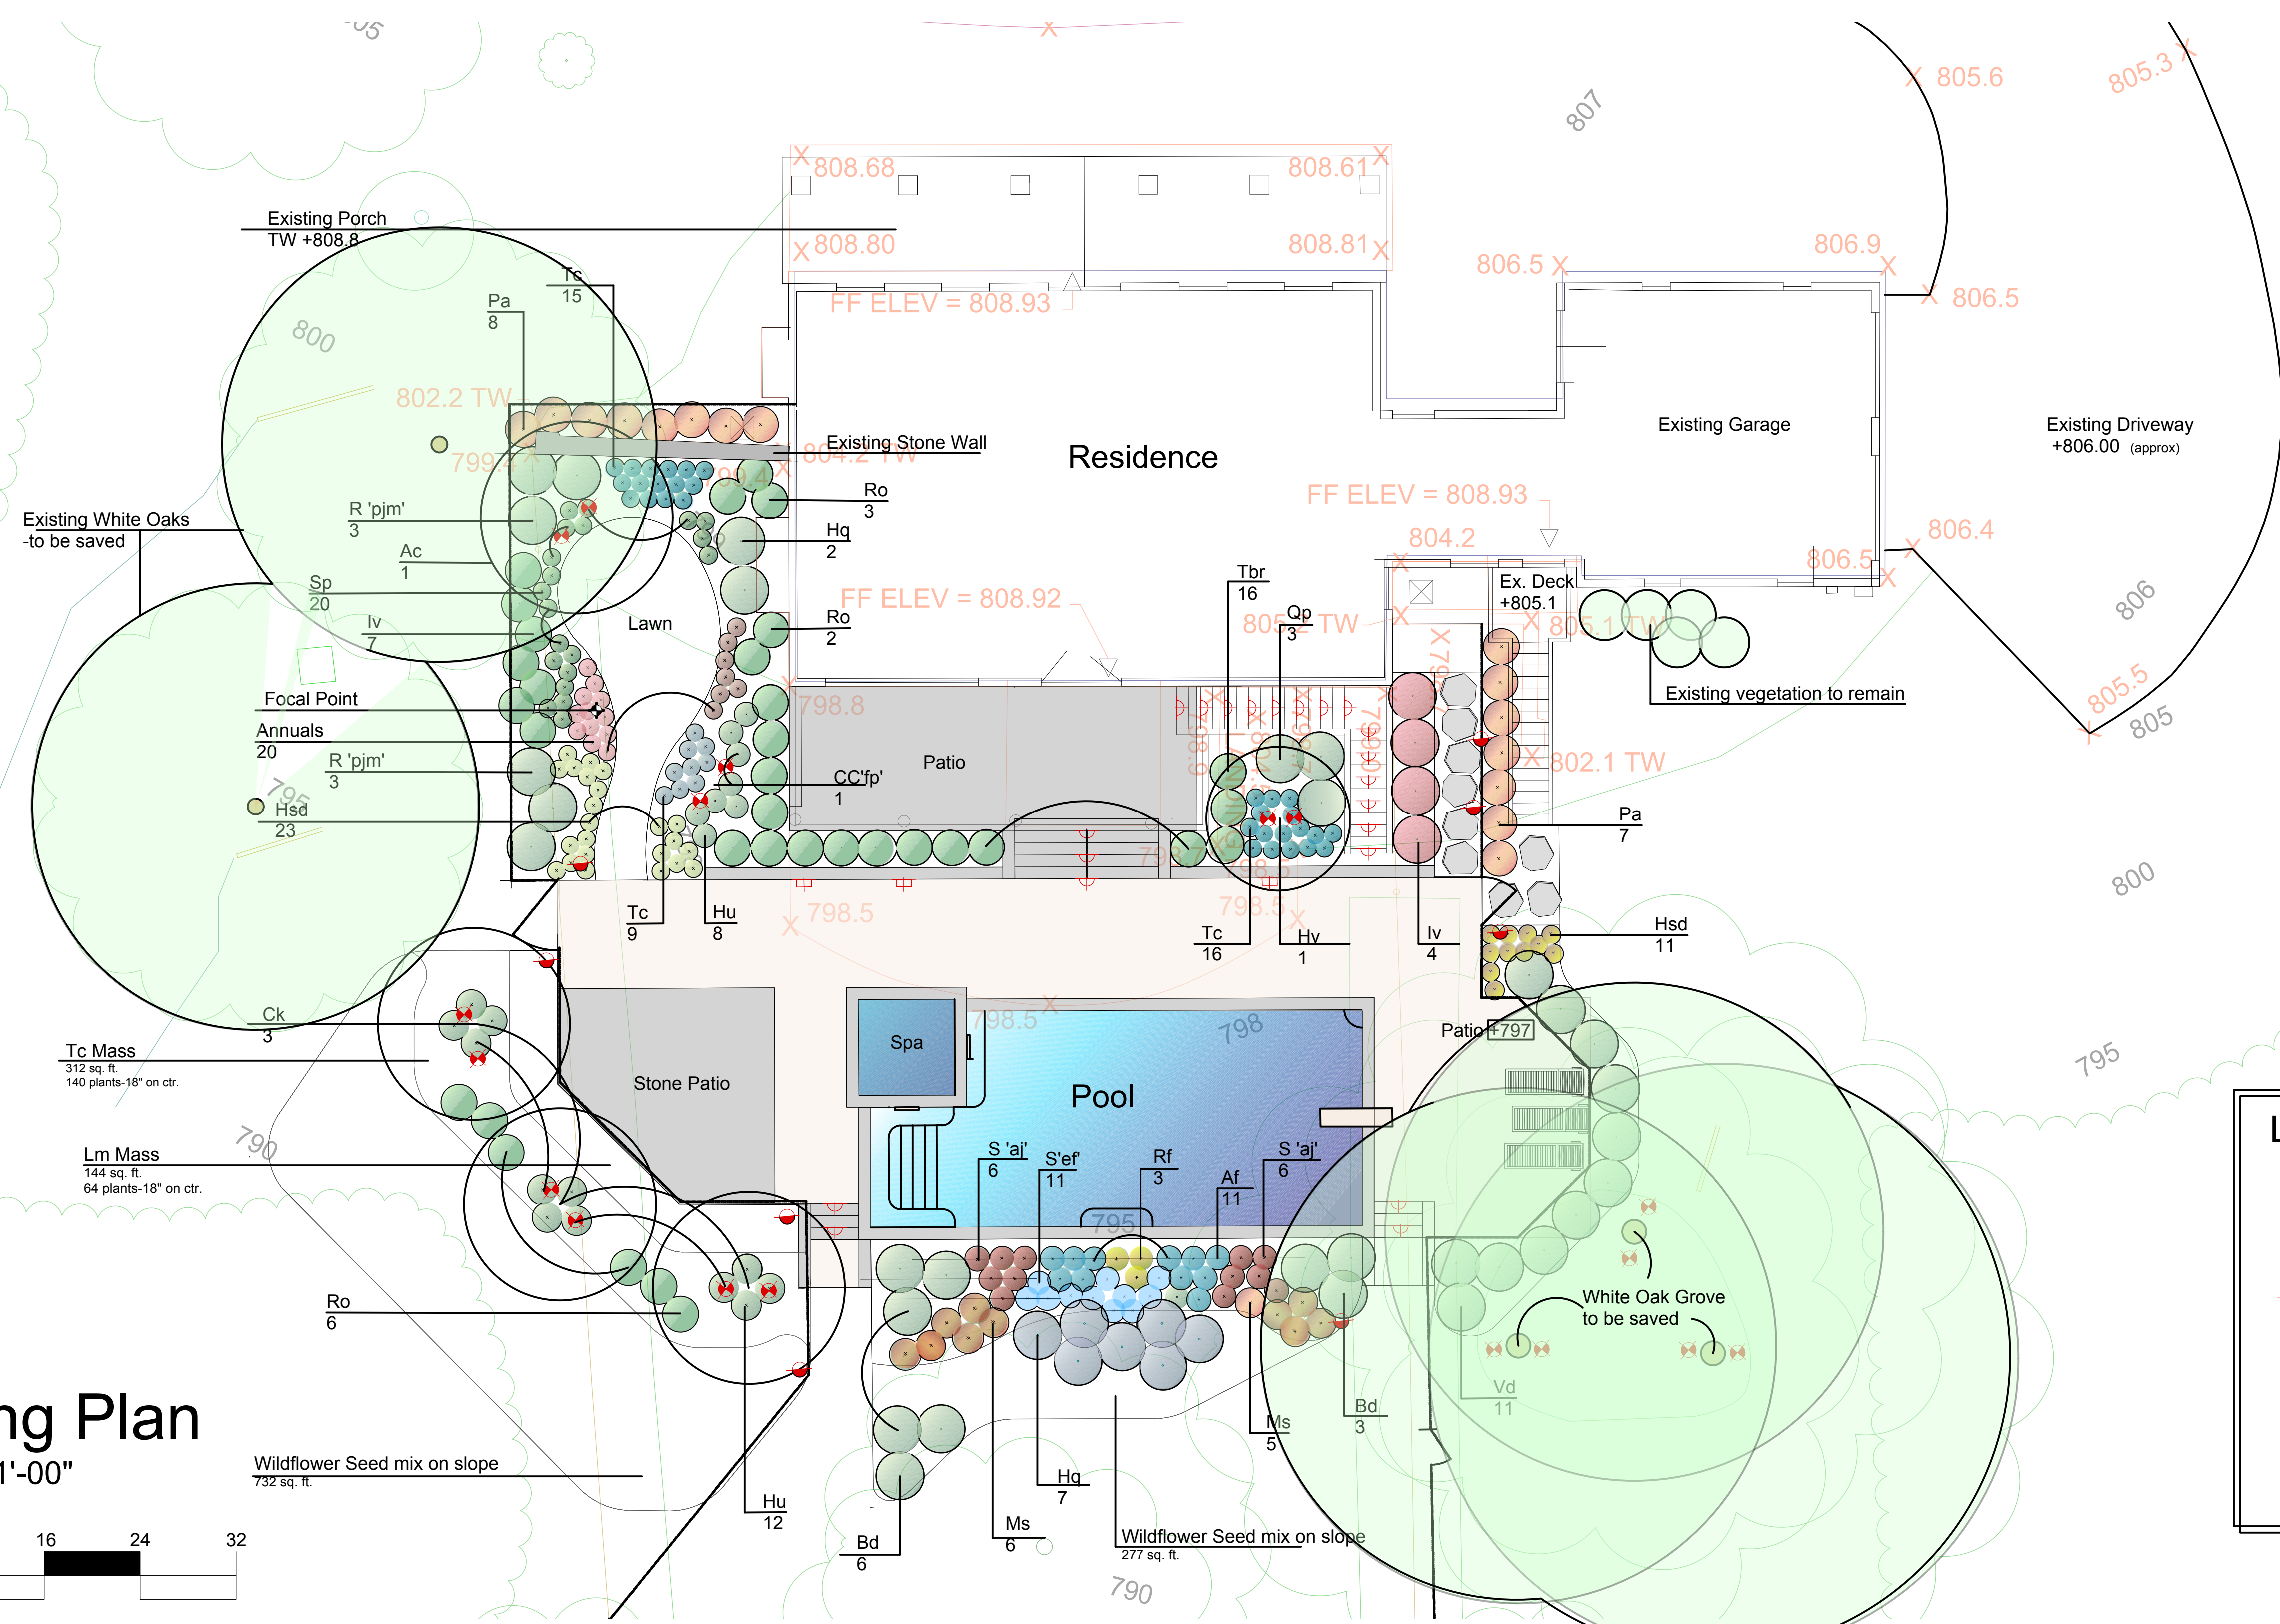

Wilkins Residence Pool and Surrounds Master Plan

No.	Date	Revisions
Design Firm		
151 Windy Hill Lane, Winchester, VA 22602 (540)974-2475 www.jdugganandassociates.com		
Consultant		
Project Title		
Pool and Surrounds		
Drawing Title		
Planting and Lighting Plan		
Project Manager		
J Duggan RLA		
Drawn By	Scale	
TM/JD	As Shown	
Reviewed By	Drawing No.	
JD		
Date		
08-23-2015		
CAD File		
	5 of 5	Total Sheets

Lighting Legend

- Pathlight
- Uplight
- Steplight
- Wall light

Planting Plan

scale 1/8" = 1'-00"

Plant List

Trees				
Abb	Botanic Name	Common Name	Type	Qty
Ac	Amelancier canadensis	Serviceberry	Ornamental	1
Cc 'fp'	Cercis canadensis 'Forest Pansy'	Forest Pansy Redbud	Ornamental	1
Ck	Cornus kousa	Kousa Dogwood	Ornamental	3
Hv	Hamamelis virginiana 'Arnolds Promise'	Arnold's Promise Witchhazel	Ornamental	1

Perennials, Groundcover					
Abb	Botanic Name	Common Name	Type	Qty	Spacing
Af	Aster frikati 'Monch'	Monch Aster	Perennial	11	24" on ctr.
Annuals	Assorted Annuals	Per season	Annual	24	18" on ctr.
Hsd	Hemerocallis 'Stella D'Oro'	Stella D'Oro Daylily	Perennial	34	18" on ctr.
Hu	Hosta undulata	Hosta	Perennial	20	18" on ctr.
Lm	Liriope muscari	Liriope	Groundcover	64	18" on ctr.
Ms	Miscanthus sinensis	Maidengrass	Ornamental grass	11	30" on ctr.
Pa	Pennisetum alopecuroides	Fountain grass	Ornamental grass	8	30" on ctr.
Rf	Rudbeckia fulgida 'goldsturm'	Goldsturm Black Eyed Susan	Perennial	3	18" on ctr.
S	Salvia 'East Friesland'	East Friesland Salvia	Perennial	11	24" on ctr.
S 'AJ'	Sedum 'Autumn Joy'	Autumn Joy Sedum	Perennial	12	18" on ctr.
Sp	Shade Perennials	Ferns, Dicentra, Astilbe, etc	Perennial	20	18" on ctr.
Tc	Tiarellia cordifolia	Foam flower	Groundcover	180	18" on ctr.